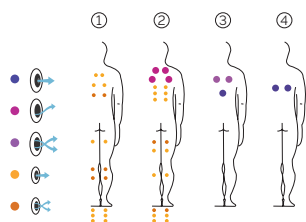

Amazon

Non-stop swimming, endless relaxation.

CODE 64414

Ideal for 3 people

4 positions

2 loungers

2 seats

Measures: 500 × 230 × 138 cm

Water capacity (l): 8.500 liters

Weight: Empty 1150 kg / Full 7.150 kg

3 colors

4 massages