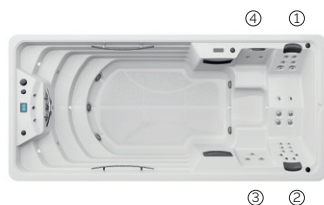

Water capacity (l): 8.500 liters

Weight: Empty 1150 kg / Full 7.150 kg

3 colors

4 massages